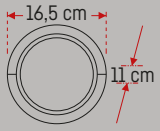

YDM 0010

Led Duvar
Aydınlatma

12 W

23.00$

IP44 CE