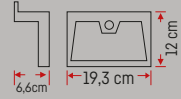

YSB 150

Solar Led
Duvar Aydınlatma

50W

35.00$