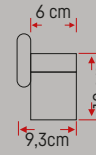

YDB 1010C 26.00$

CHROME
TEK TARAFLI
DUVAR
AYDINLATMA