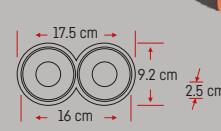

YC 7090

YENİ

15.00$

Sivaaltı
Siyah Kasa
Akrilik Göbek