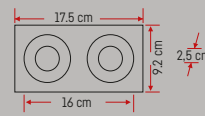

YC 7100

YENİ

15.00$

Sivaaltı
Siyah Kasa
Akrilik Göbek