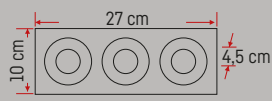

YC 7050 **YENİ** 12.00$