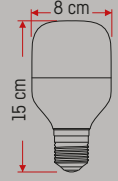

YL 170

Led Torch Ampül

20 W

4.00$

IP20 CE