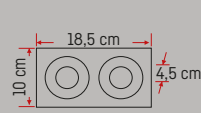

YC 7065 **Yeni**

13.00$

*Siyah Kasa
Saten Çerçeve*