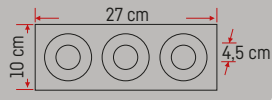

YC 7055 **YENİ** 12.00$