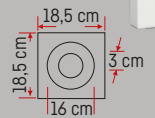

YSA-K SERİSİ

SIVA ALTI AR111 KASA

YSA-K 1001 B 7.00$

AR111 Tekli Kasa