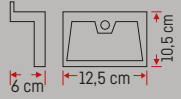

YSB 130

Solar Led
Duvar Aydınlatma

30W

24.00$