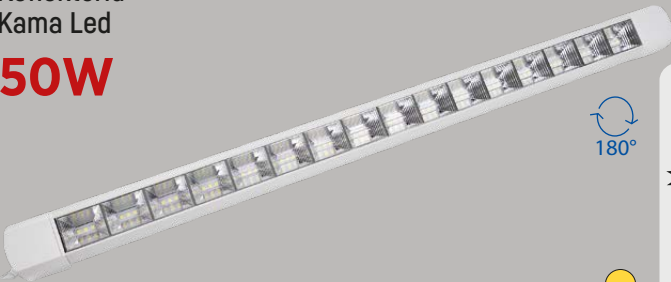

50W

50.00\$

5000  
Lümen

10.000H

30

YRS 560 **YENİ**Merceklı  
Kama Led

50W

52.00\$