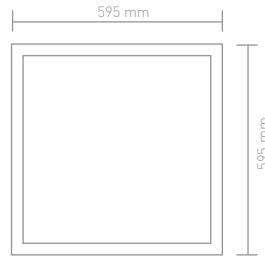

BACKLIGHT LED PANEL ARMATÜRLER

Backlight Led Panel Luminaires

VOLTEK
LED LIGHTING

40W 60X60 Backlight Led Panel Armatür

Backlight Led Panel Luminaire

SÜPER SLIM
DERİNLİK 2.5 CM

Yüksek Performans

EN 60598
Driverli