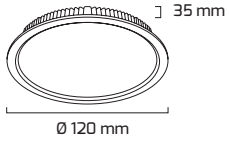

GY 1773-16

* Backlight

Ø 105 mm

14 WATT

Triac Dim

Fiyat:

27,00 $

On - Off

Fiyat:

14,00 $