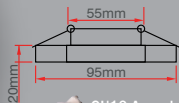

GU10 Ampul
Dahil Değildir.

YERLİ ÜRETİM

GÜN IŞIĞI

220V

30.000

CRI >80

240 lm

3 Watt

CE

RoHS

IP 20

Göbek Cam Spot

Fiyat:
6,40$

ERK9039

50