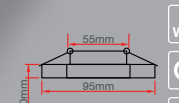

GU10 Ampul
Dahil Değildir.

YERLİ ÜRETİM

BEYAZ GÜN IŞIĞI

220V

30.000

CRI >80

450 lm

5 Watt

CE

RoHS

IP 20