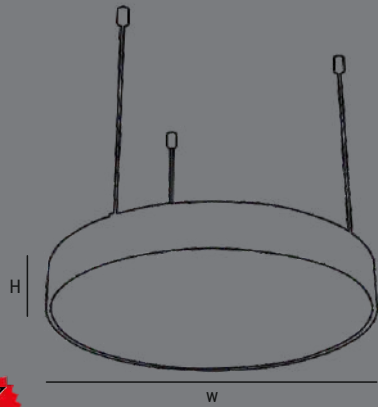

DRIVER
TRIDONIC

LED
OSRAM