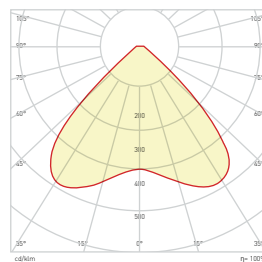

90°

Farklı lens opsiyonlarımız mevcuttur. Lütfen iletişime geçiniz. Spor salonu uygulamaları için, dereceli montaj aparatı opsiyonu mevcuttur.

OSRAM LED
LUMILEDS | NICHIA
OSRAM Driver Industry Series | PHILIPS Driver