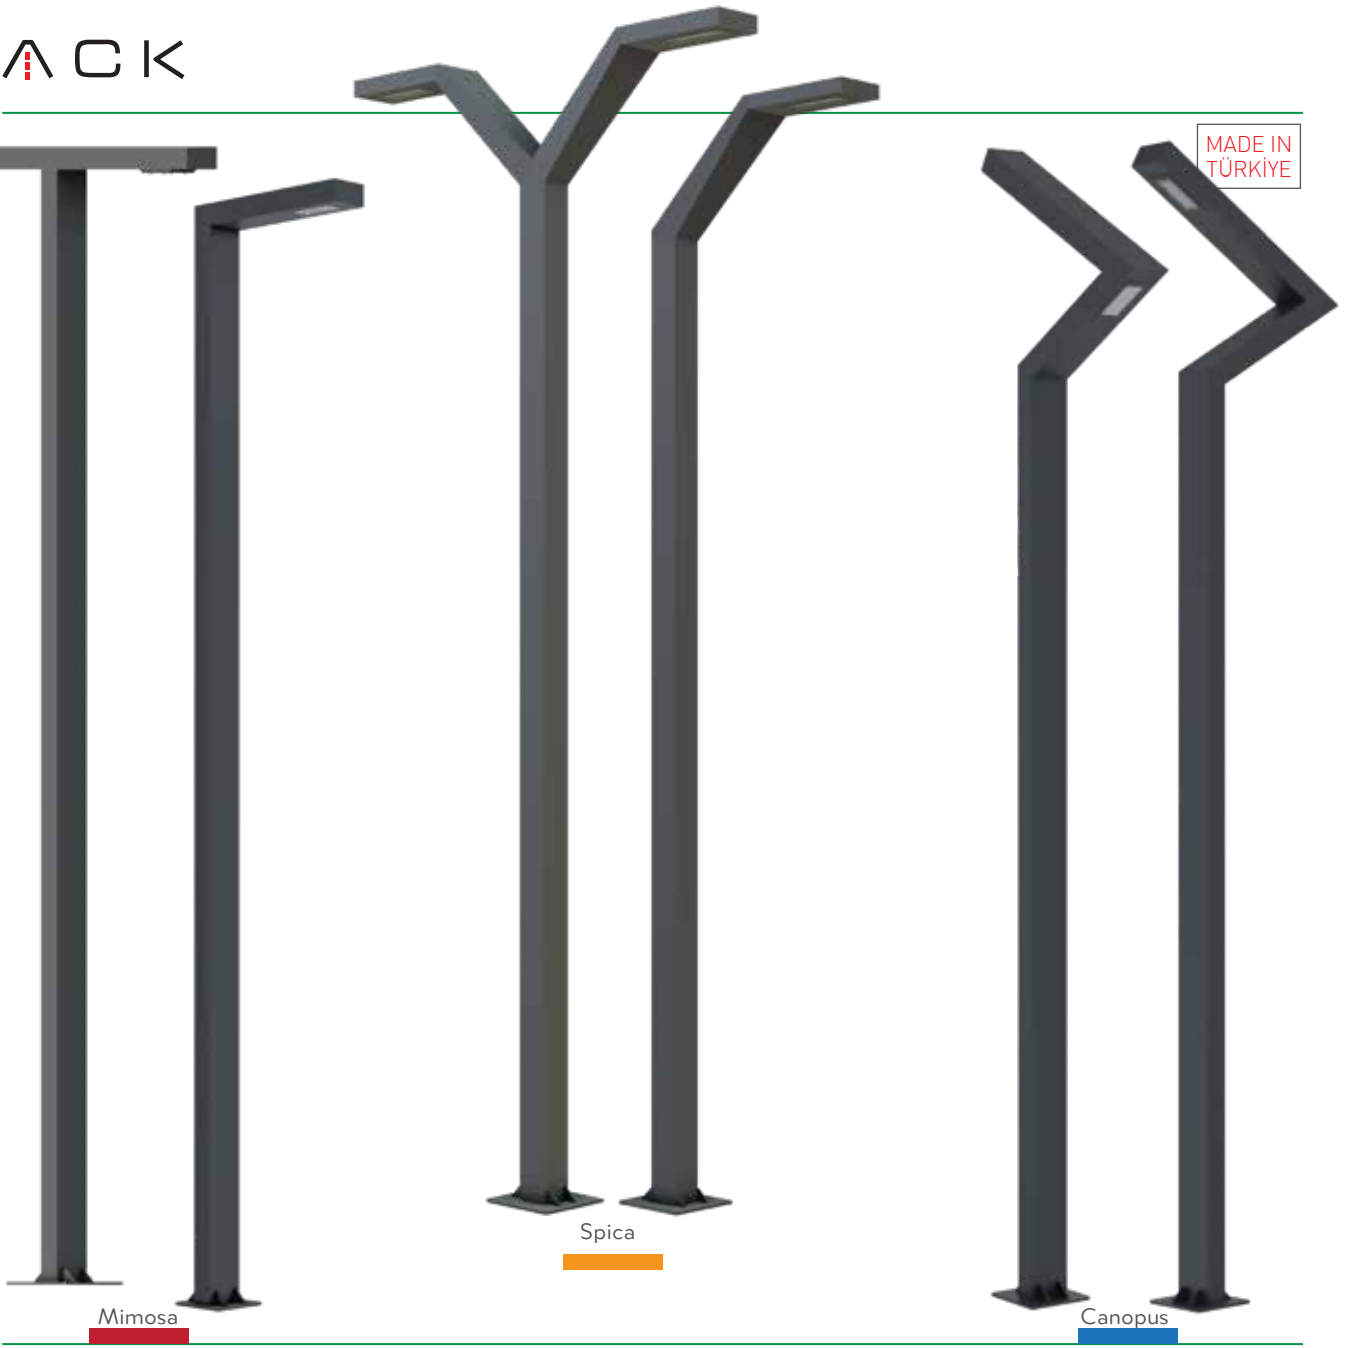

TR Alüminyum LED Bahçe Aydınlatma Direkleri
EN Aluminum LED Garden Lighting Poles

Materyal: Alüminyum+Pleksi Glass / Statik Toz Boyalı
Material: Aluminum+Pleksi Glass / Static Powder Coated

	KOD CODE	WATT	CCT	LUMEN	DİREK YÜKSEKLİĞİ POLE HEIGHT	DİREK KESİTİ POLE SECTION	FİYAT PRICE
Mimosa	AG44-09502	2x30 W	● 3000 K	8160 lm	3000 mm	80x120	1130,00 USD
	AG44-09402	30 W	● 3000 K	4080 lm	3000 mm	80x120	835,00 USD
Spica	AG44-09302	2x30 W	● 3000 K	8160 lm	3000 mm	80x120	1310,00 USD
	AG44-09202	30 W	● 3000 K	4080 lm	3000 mm	80x120	860,00 USD
Canopus	AG44-09102	2x30 W	● 3000 K	8160 lm	3000 mm	80x120	1310,00 USD
	AG44-09002	30 W	● 3000 K	4080 lm	3000 mm	80x120	860,00 USD

IP66 koruma sınıfı / IK08/IK09 dayanım sınıfı / IP67 ENEC belgeli sürücü
10kV dahili parafudr / Dimlenebilir sürücü / NEMA soket kullanılabilir