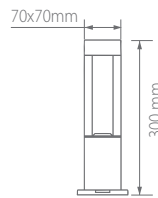

Materyal: Alüminyum+Pleksi Glass / Statik Toz Boyalı
Material: Aluminum+Pleksi Glass / Static Powder Coated

KOD CODE	WATT	YÜKSEKLİK HEIGHT	CCT	FİYAT PRICE
AG44-05102	6 W	500 mm	● 3000 K	135,00 USD

AC 220V
240V | 50-60 Hz | IP44 | 25°C
+50°C

Materyal: Alüminyum+Pleksi Glass / Statik Toz Boyalı
Material: Aluminum+Pleksi Glass / Static Powder Coated

KOD CODE	WATT	YÜKSEKLİK HEIGHT	CCT	FİYAT PRICE
AG44-05002	6 W	300 mm	● 3000 K	120,00 USD

AC 220V
240V | 50-60 Hz | IP44 | 25°C
+50°C