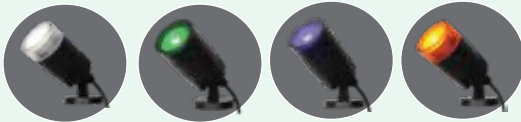

KOD CODE	KAPAK RENGİ COVER COLOR	DUY SOCKET	BOYUTLAR DIMENSIONS	FİYAT PRICE
AG56-01050	Beyaz / White	GU10	100 mm x 66 mm	11,50 USD
AG56-01055	Yeşil / Green			
AG56-01056	Mavi / Blue			
AG56-01057	Amber