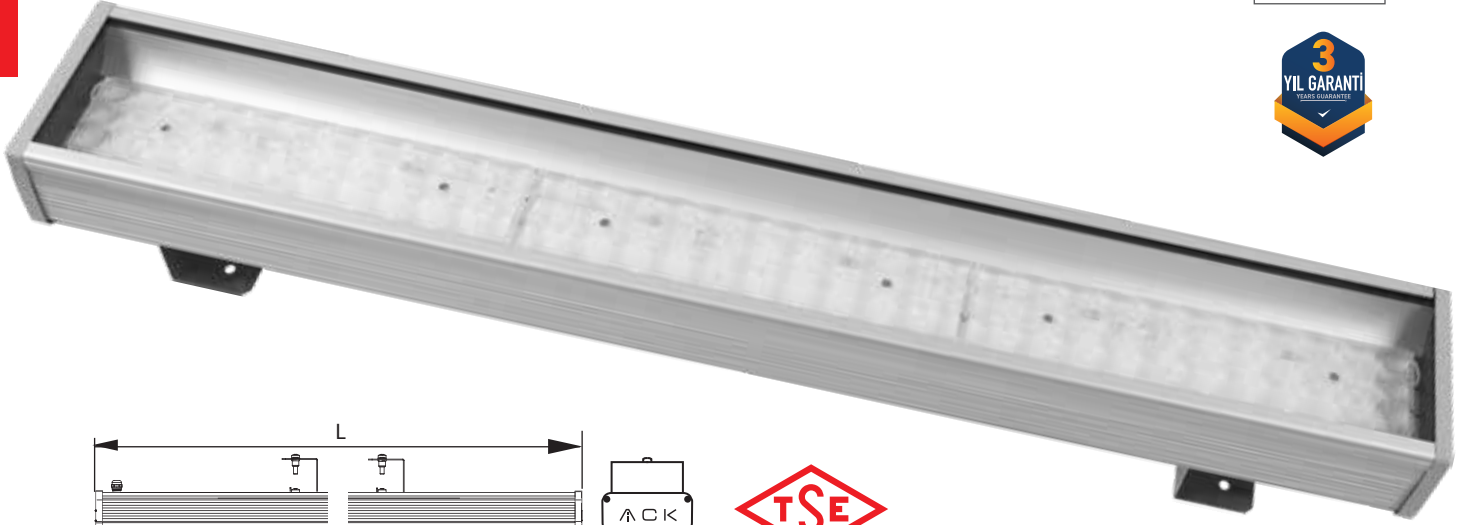

TR LED Yüksek Tavan Armatürü
EN LED Highbay Luminaire

MADE IN
TÜRKİYE