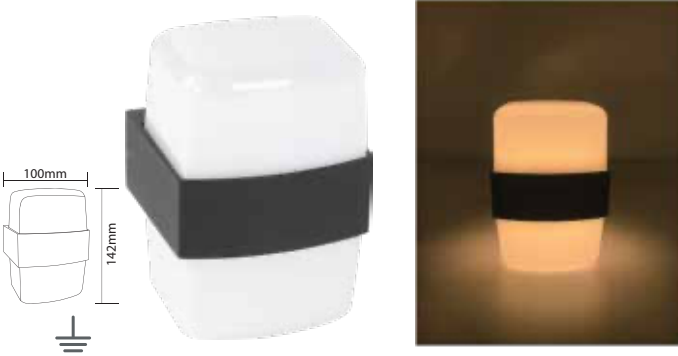

KOD CODE	WATT	CCT	LUMEN	KOLİ M. BOX P.	FİYAT PRICE
AH07-07701	2x6 W	3000 K	872 lm	X 24	36,00 USD

Gövde Rengi/Body Color: Siyah/Black