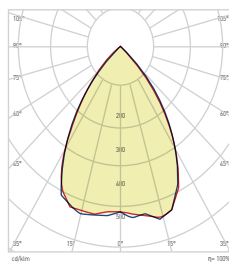

TR LED Yüksek Tavan Armatürü
EN LED Highbay Luminaire

MADE IN
TÜRKİYE

KOD CODE	WATT	CCT	LUMEN	UZUNLUK LENGHT	AYDINLATMA AÇISI BEAM ANGLE	KOLİ M. BOX P.	FİYAT PRICE
AT45-06003	60 W	● 3000 K	7,700 lm	610 mm	60°Standart 30°- 90° Asimetric	X 2	190,00 USD
AT45-06013		● 4000 K	7,800 lm				
AT45-06033		● 6500 K	8,000 lm				
AT45-07503	75 W	● 3000 K	9,850 lm	610 mm	60°Standart 30°- 90° Asimetric	X 2	210,00 USD
AT45-07513		● 4000 K	9,900 lm				
AT45-07533		● 6500 K	10,000 lm				
AT45-19103	100 W	● 3000 K	13,000 lm	910 mm	60°Standart 30°- 90° Asimetric	X 2	250,00 USD
AT45-19113		● 4000 K	13,100 lm				
AT45-19133		● 6500 K	13,300 lm				
AT45-29203	120 W	● 3000 K	15,700 lm	1180mm	60°Standart 30°- 90° Asimetric	X 1	310,00 USD
AT45-29213		● 4000 K	15,800 lm				
AT45-29233		● 6500 K	16,000 lm				
AT45-29403	150 W	● 3000 K	19,700 lm	1180mm	60°Standart 30°- 90° Asimetric	X 1	330,00 USD
AT45-29413		● 4000 K	19,800 lm				
AT45-29433		● 6500 K	20,000 lm				

Opsiyonlar: DALI - DIM - Acil Durum Kiti - Özel Açılı Lens
Options: DALI - DIM - Emergency Kit - Special Angled Lens

DKP sac gövde üzerine elektrostatik toz boyalı yüksek dayanımlı gövde yapısı. Kamaşma yapmayan yüksek geçirgenlikli opal difüzör. Isıl iletimi yüksek alüminyum pcb yüksek lümenli, homojen ışık dağılımı, istenilen ışık rengi seçeneği. Opsiyonel olarak DALI ve acil kit uygulama seçeneği. Siva üstü aparatıyla kolayca siva üstü armatüre çevrilebilir yapıdadır.