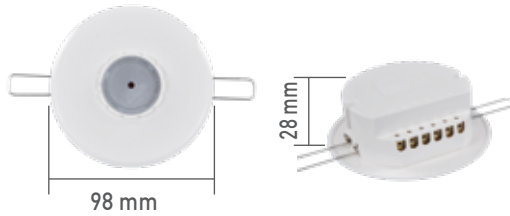

AC 110-240 V / 50-60 Hz
Her bir yol için:
max. 300 W tasarruflu ampul,
max. 1500 W enkandesan ampul
kullanılabilir.

Tek bir kumanda birden fazla alıcıyı kontrol edebilir. Her alıcıya 4 farklı ışık kaynağı bağlanır, ayrı ayrı kontrol edilebilir.

A single remote can control multiple receivers. 4 different light sources can be connected to each receiver and controlled separately.

4 Yollu IR Kontrol Ünitesi Kumandası 4 Ways IR Remote Controller

IP20

KOD CODE	GÖVDE RENGİ BODY COLOR	PİL BATTERY	KOLİ M. BOX P.	FİYAT PRICE
AY30-00190	Beyaz / White	2 X 1,5 V Alkalin PİL Alkaline Battery	X 100	9,00 USD