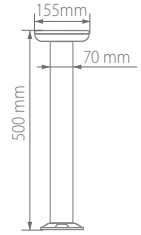

Materyal: Alüminyum+Pleksi Glass / Statik Toz Boyalı
Material: Aluminum+Pleksi Glass / Static Powder Coated

KOD CODE	WATT	YÜKSEKLİK HEIGHT	CCT	FİYAT PRICE
AG44-03402	12 W	500 mm	● 3000 K	150,00 USD

AC 220V
240V | 50-60
Hz | IP44 | 25°C
50°C