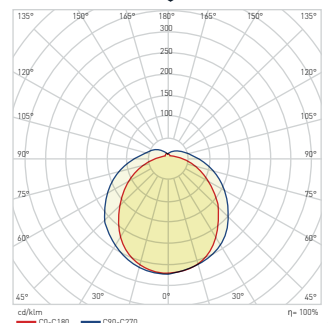

TR LED Projektörler
EN LED Floodlights

CE | ENEC | AC 220V 240V | 50-60 Hz | | CRI ≥80 | IP65 IP66 | 115° | 50,000h | | -20°C +45°C