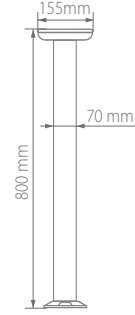

TR Capella B Alüminyum LED Bahçe Armatürleri
EN Capella B Aluminum LED Garden Fixtures

MADE IN
TÜRKİYE

Materyal: Alüminyum+Pleksi Glass / Statik Toz Boyalı
Material: Aluminum+Pleksi Glass / Static Powder Coated

KOD CODE	WATT	YÜKSEKLİK HEIGHT	CCT	FİYAT PRICE
AG44-03502	12 W	800 mm	● 3000 K	160,00 USD

AC 220V
240V | 50-60
Hz | IP44 | 25°C
50°C