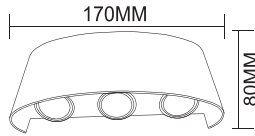

KOD CODE	WATT	CCT	LUMEN	KOLİ M. BOX P.	FİYAT PRICE
AH07-07201	6x1 W	3000 K	465 lm	X 24	20,50 USD

Gövde Rengi/Body Color: Siyah/Black