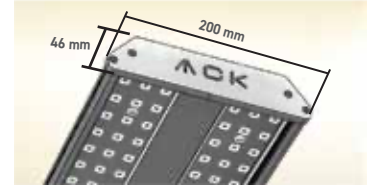

TR LED Yüksek Tavan Armatürü
EN LED Highbay Luminaire

Alüminyum gövde, PCB ve konveksiyonel soğutma tasarımı sayesinde sıcak ortamlar için mükemmel ısı dağılımı sağlayan tasarım özelliği. Extra Clear Tamperli cam ve PC lensli seçenekleri ile yüksek güvenlikli ve verimli optik alternatifler. Farklı tavan yüksekliklerine uygun güç, lümen ve açı seçeneği sunabilmektedir. Yüksek sızdırmazlıklı silikon contalı yapısı sayesinde korozif buhar nem ve kimyasal buharlarına karşı maksimum koruma sağlayabilmektedir.

A design feature that provides excellent heat dissipation for hot environments thanks to its Aluminum Body, PCB and convection cooling design. High security and efficient optical alternatives with Extra Clear Tempered Glass and PC lens options. It can offer Power, Lumen and Angle options suitable for different ceiling heights. Thanks to its highly impermeable silicone gasket structure, it can provide maximum protection against corrosive steam, moisture and chemical vapors.

MADE IN TÜRKİYE

OPSİYONEL ÖZELLİKLER:
Driver: Endüstriyel, DALI, Acil durum kiti.
Askı Seti: Sarkıt, Dereceli.
Özel Uygulamalar: Spor Salonu, Tünel, Steril Ortam.

OPTIONAL FEATURES:
Driver: Industrial, DALI, Emergency kit.
Hanger Set: Pendant, Graduated.
Special Applications: Gym, Tunnel, Sterile Environment.

135
lm/W

OSRAM LED

LUMILEDS | NICHIA

OSRAM Driver | PHILIPS Driver | Helvar | TRIDONIC