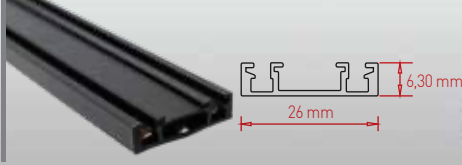

Siva Üstü Alüminyum Ray
Surface Aluminum Track