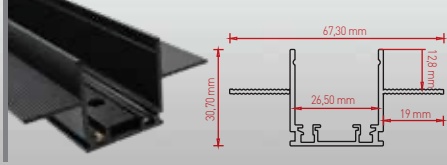

TR 48V Magnetik LED Ray Armatürleri
EN 48V Magnetic LED Tracklights

Slim U Series

Slim Series 48V LED Magnet Ray Armatürleri 48V Slim Series Magnetic LED Tracklights

%100 Aluminum

Siva Altı Alüminyum Ray
Recessed Aluminum Track