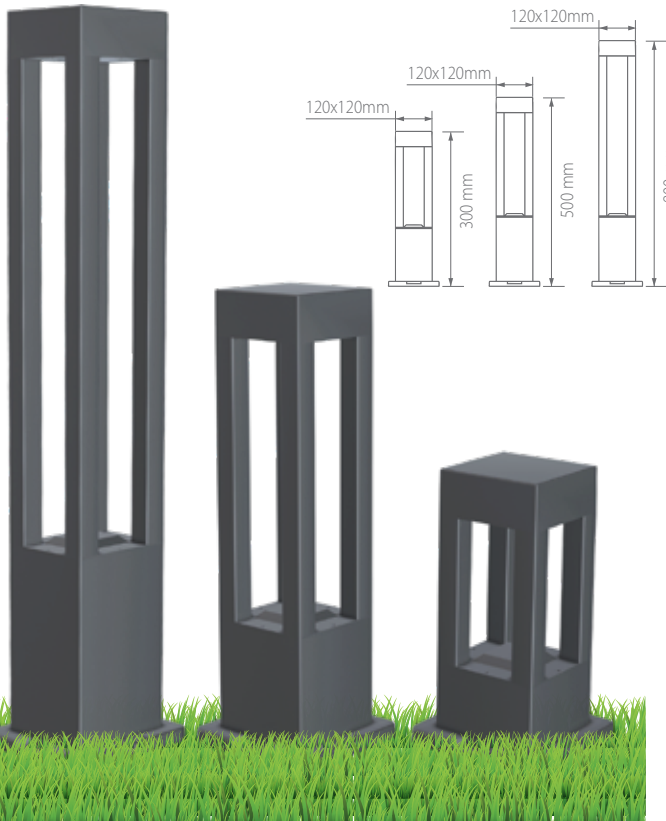

TR Rigel Alüminyum LED Bahçe Armatürleri
EN Rigel Aluminum LED Garden Fixtures

MADE IN
TÜRKİYE

Materyal: Alüminyum+Pleksi Glass / Statik Toz Boyalı
Material: Aluminum+Pleksi Glass / Static Powder Coated

KOD CODE	WATT	YÜKSEKLİK HEIGHT	CCT	FİYAT PRICE
AG44-06202	6 W	800 mm	● 3000 K	210,00 USD

AC 220V
240V | 50-60 Hz | IP44 | 25°C
+50°C

Materyal: Alüminyum+Pleksi Glass / Statik Toz Boyalı
Material: Aluminum+Pleksi Glass / Static Powder Coated

KOD CODE	WATT	YÜKSEKLİK HEIGHT	CCT	FİYAT PRICE
AG44-06102	6 W	500 mm	● 3000 K	175,00 USD

AC 220V
240V | 50-60 Hz | IP44 | 25°C
+50°C

Materyal: Alüminyum+Pleksi Glass / Statik Toz Boyalı
Material: Aluminum+Pleksi Glass / Static Powder Coated

KOD CODE	WATT	YÜKSEKLİK HEIGHT	CCT	FİYAT PRICE
AG44-06002	6 W	300 mm	● 3000 K	150,00 USD

AC 220V
240V | 50-60 Hz | IP44 | 25°C
+50°C